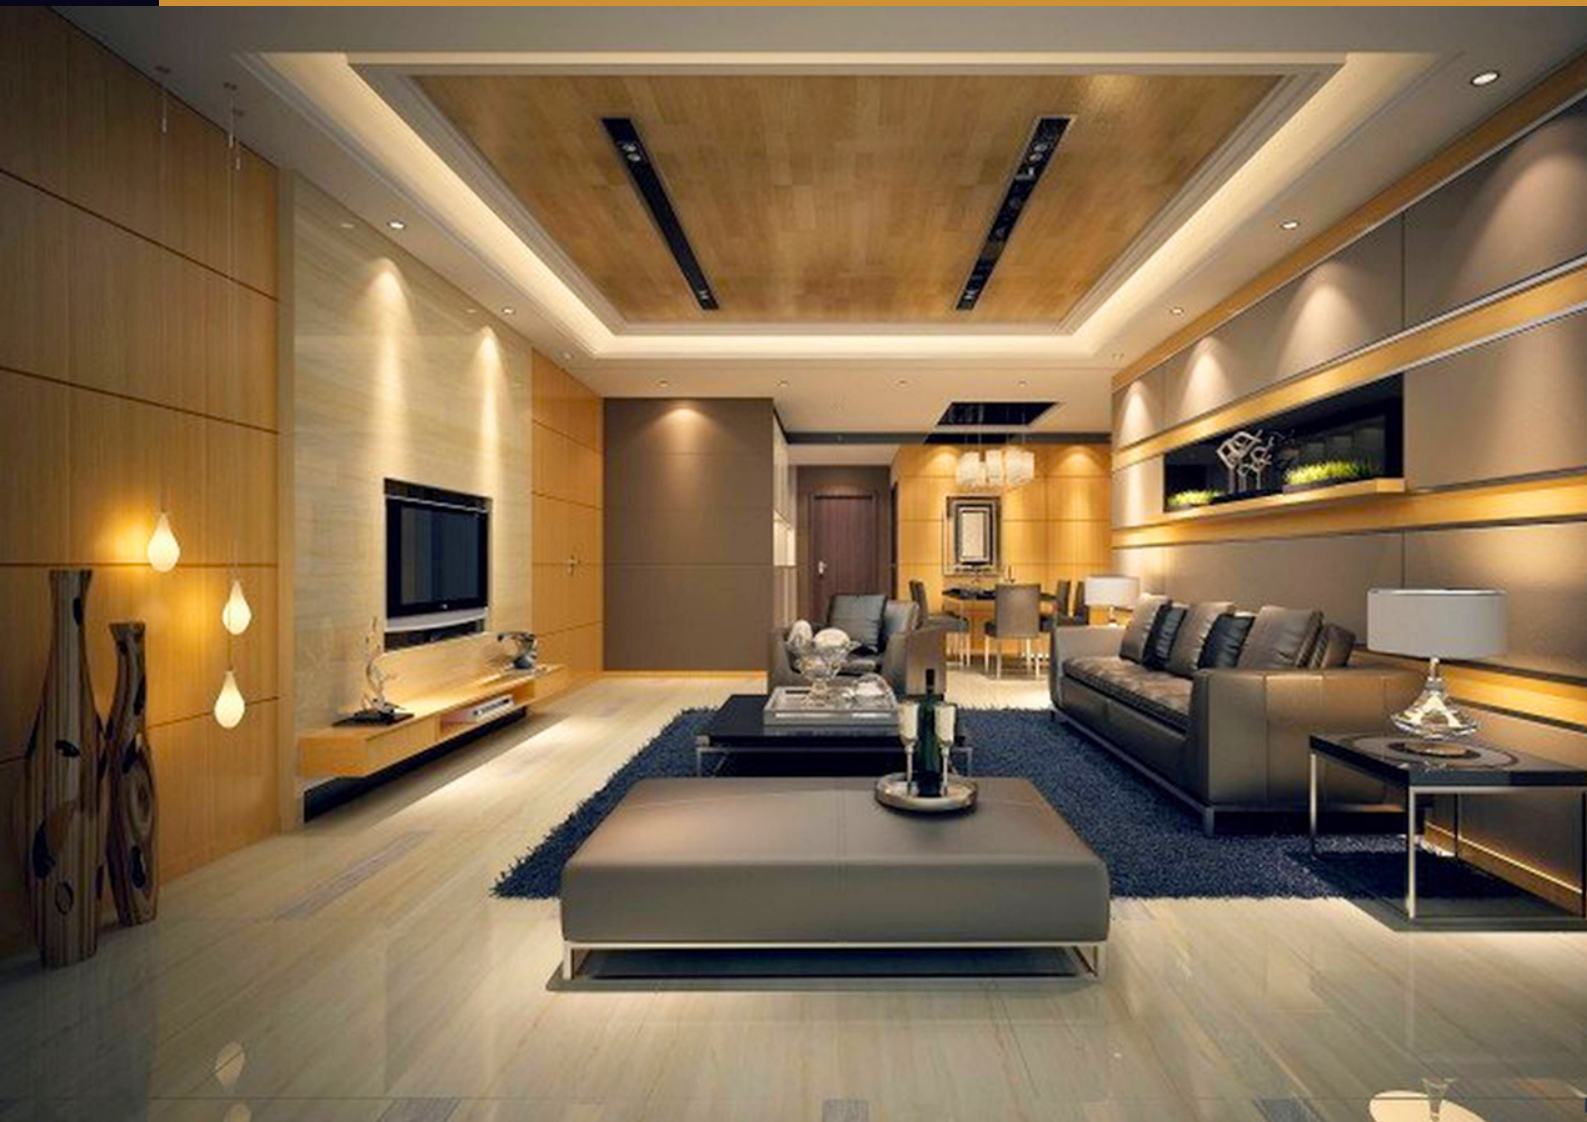

IMPERIAL COAT

COMPANY PROFILE

IMPERIAL COAT
INSPIRING SURFACES